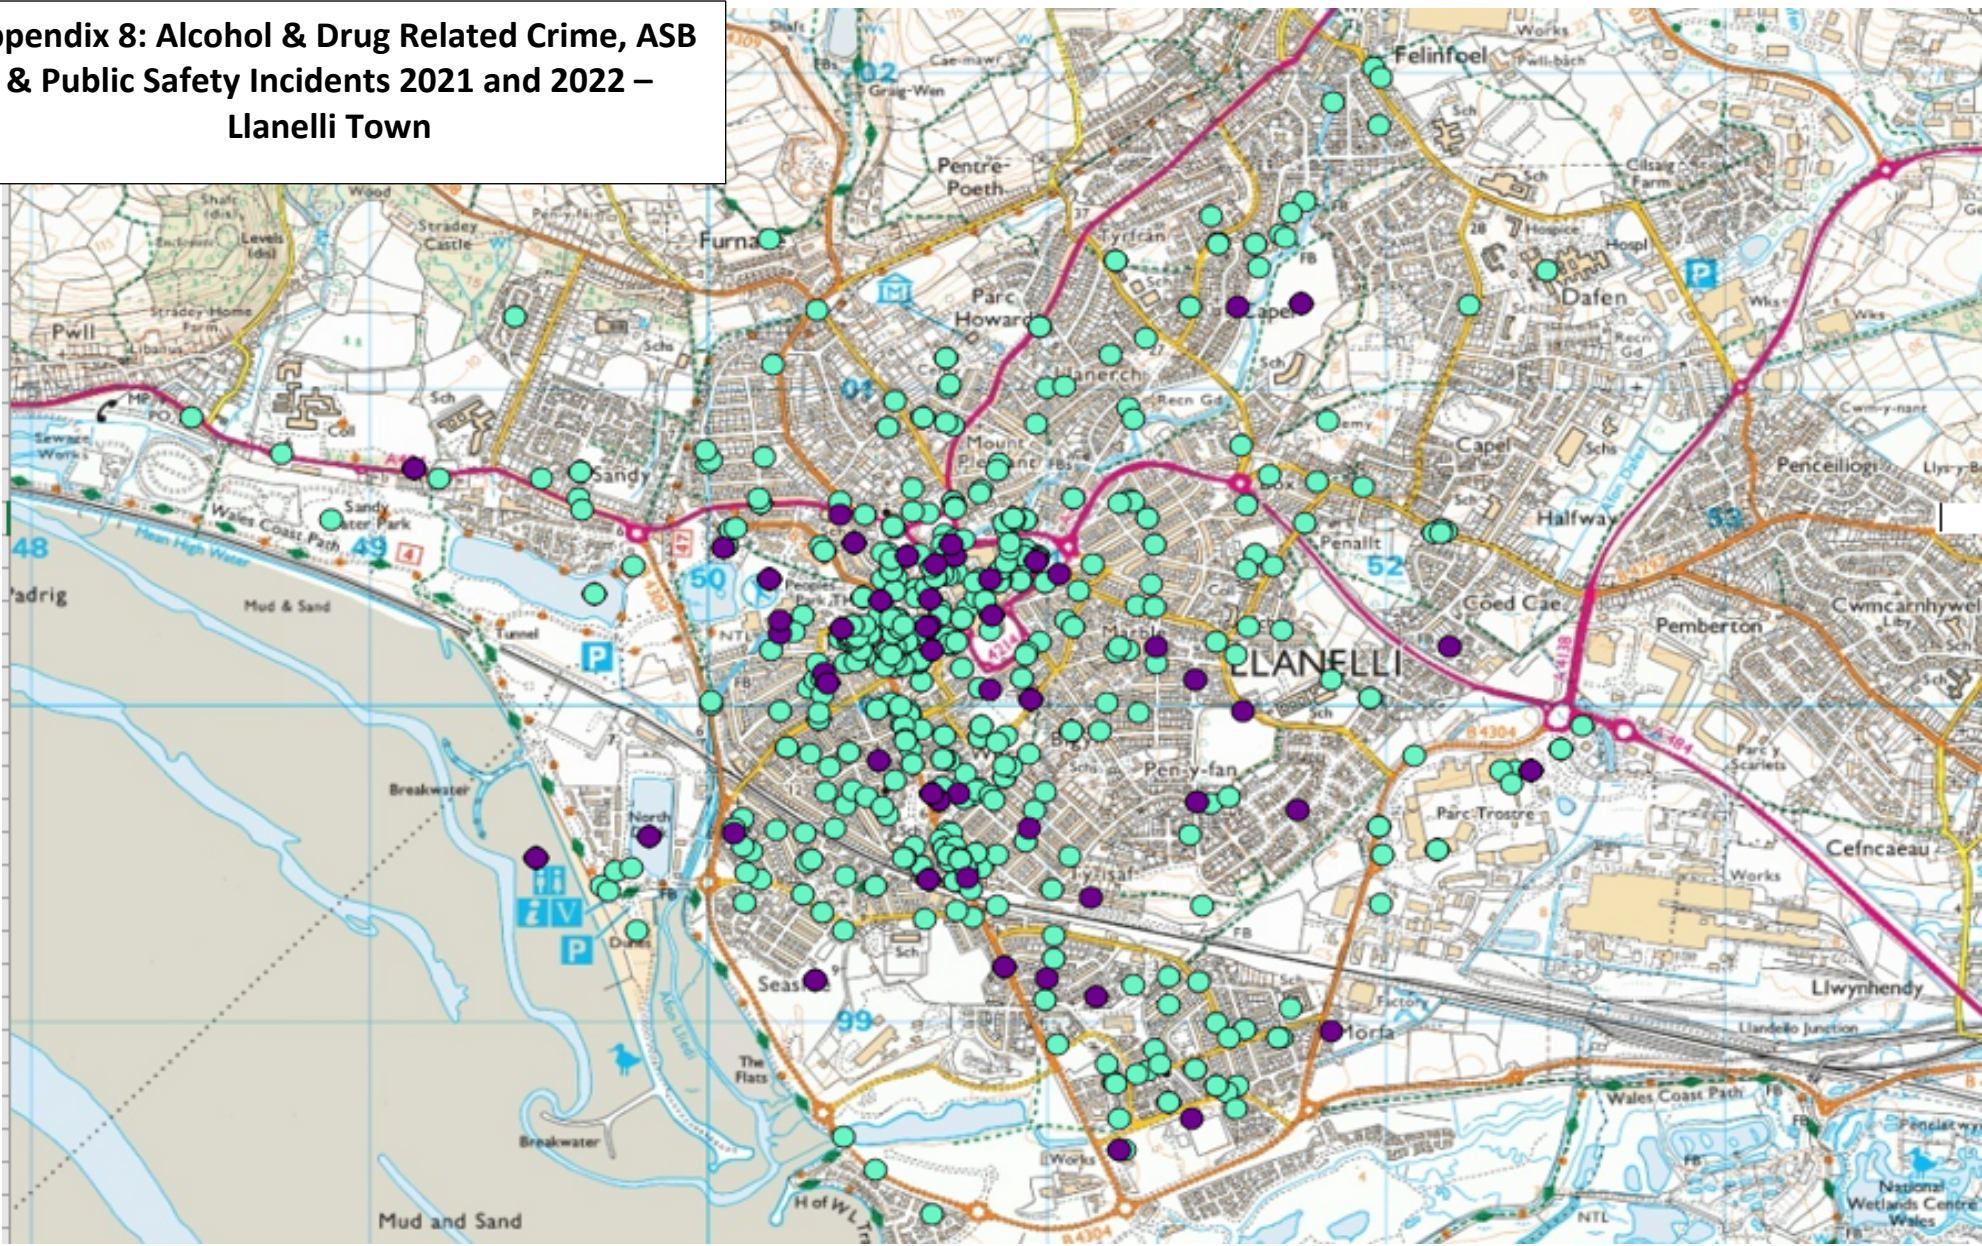

**Appendix 8: Alcohol & Drug Related Crime, ASB  
& Public Safety Incidents 2021 and 2022 –  
Llanelli Town**

**Alcohol & Drug Related Crime, ASB & Public Safety  
Incidents 2021 and 2022 – Llanelli Town**

**J. Davies, Analyst**

 Alcohol Related  Drug Related